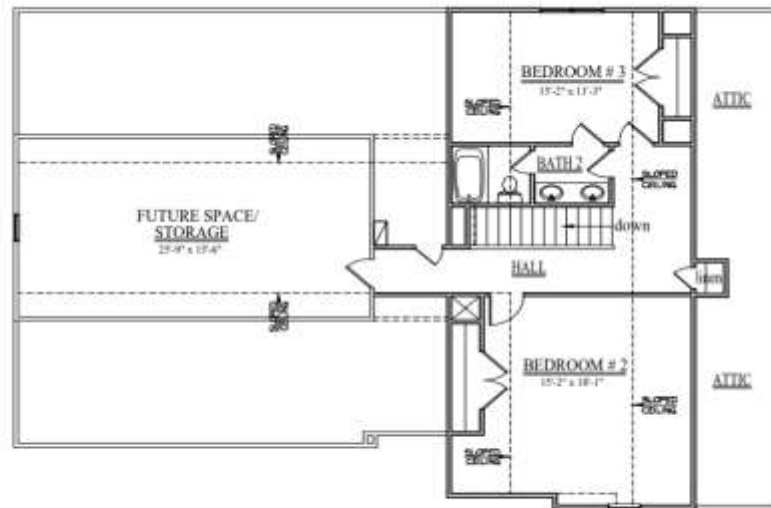

AFTON

FIRST FLOOR OWNER'S SUITE
3 BEDROOM, 2.5 BATHS, 2,671 SQUARE FEET

* Pricing, amenities, including features, availability and deliver dates are subject to change without notice. Elevations will vary. Square footage and measurements are approximate. Pictures, photographs, colors, features, and sizes are for illustration purposes only and will vary from homes built.

AFTON

FIRST FLOOR OWNER'S SUITE
3 BEDROOM, 2.5 BATHS, 2,671 SQUARE FEET

AFTON
FIRST FLOOR PLAN
1802-11

AFTON
SECOND FLOOR PLAN
1802-11

* Pricing, amenities, including features, availability and deliver dates are subject to change without notice. Elevations will vary. Square footage and measurements are approximate. Pictures, photographs, colors, features, and sizes are for illustration purposes only and will vary from the homes built.