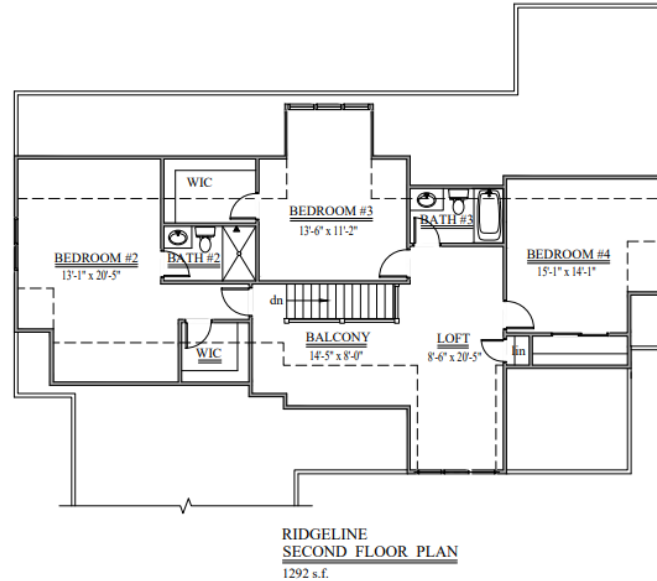

# Ridgeline

5 BEDROOM, 4.5 BATHS, 3 CAR GARAGE  
4,711 SQUARE FEET

\* Pricing, amenities, including features, availability and deliver dates are subject to change without notice. Elevations will vary. Square footage and measurements are approximate. Pictures, photographs, colors, features, and sizes are for illustration purposes only and will vary from homes built.

# Ridgeline

5 BEDROOM, 4.5 BATHS, 3 CAR GARAGE  
4,711 SQUARE FEET

\* Pricing, amenities, including features, availability and deliver dates are subject to change without notice. Elevations will vary. Square footage and measurements are approximate. Pictures, photographs, colors, features, and sizes are for illustration purposes only and will vary from the homes built.

# Ridgeline

**5 BEDROOM, 4.5 BATHS, 3 CAR GARAGE  
4,711 SQUARE FEET**

\* Pricing, amenities, including features, availability and deliver dates are subject to change without notice. Elevations will vary. Square footage and measurements are approximate. Pictures, photographs, colors , features, and sizes are for illustration purposes only and will vary from the homes built.