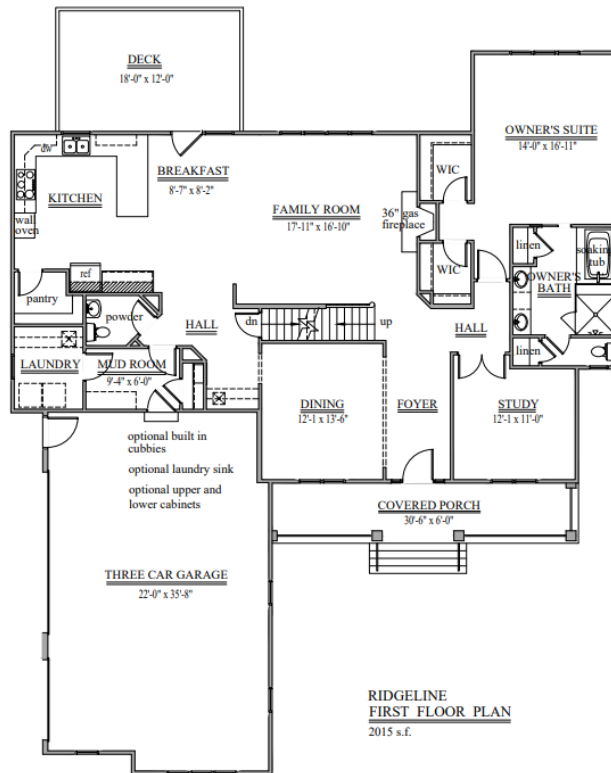

# Ridgeline

5 BEDROOM, 4.5 BATHS, 3 CAR GARAGE  
4,711 SQUARE FEET

\* Pricing, amenities, including features, availability and deliver dates are subject to change without notice. Elevations will vary. Square footage and measurements are approximate. Pictures, photographs, colors, features, and sizes are for illustration purposes only and will vary from homes built.

# Ridgeline

5 BEDROOM, 4.5 BATHS, 3 CAR GARAGE  
4,711 SQUARE FEET

\* Pricing, amenities, including features, availability and deliver dates are subject to change without notice. Elevations will vary. Square footage and measurements are approximate. Pictures, photographs, colors, features, and sizes are for illustration purposes only and will vary from the homes built.

# Ridgeline

**5 BEDROOM, 4.5 BATHS, 3 CAR GARAGE  
4,711 SQUARE FEET**

\* Pricing, amenities, including features, availability and deliver dates are subject to change without notice. Elevations will vary. Square footage and measurements are approximate. Pictures, photographs, colors , features, and sizes are for illustration purposes only and will vary from the homes built.