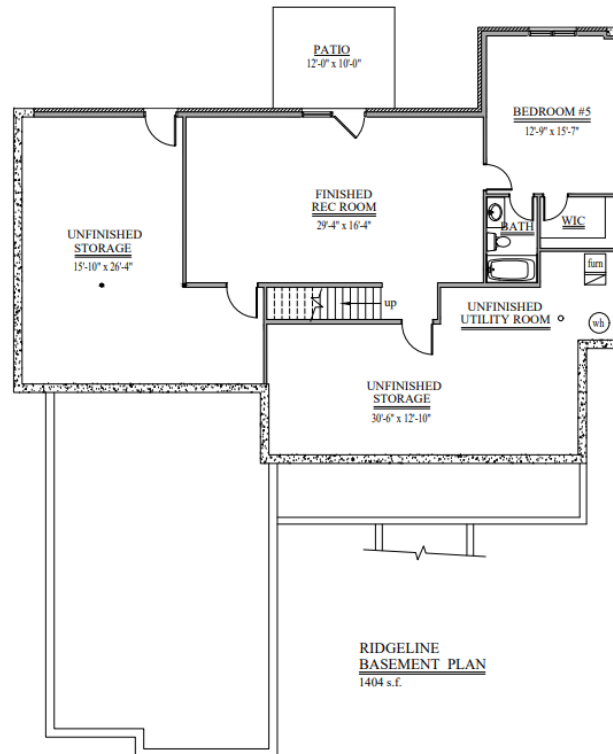

# Ridgeline

5 BEDROOM, 4.5 BATHS, 3 CAR GARAGE  
4,711 SQUARE FEET

\* Pricing, amenities, including features, availability and deliver dates are subject to change without notice. Elevations will vary. Square footage and measurements are approximate. Pictures, photographs, colors, features, and sizes are for illustration purposes only and will vary from homes built.

# Ridgeline

5 BEDROOM, 4.5 BATHS, 3 CAR GARAGE  
4,711 SQUARE FEET

\* Pricing, amenities, including features, availability and deliver dates are subject to change without notice. Elevations will vary. Square footage and measurements are approximate. Pictures, photographs, colors, features, and sizes are for illustration purposes only and will vary from the homes built.

# Ridgeline

**5 BEDROOM, 4.5 BATHS, 3 CAR GARAGE  
4,711 SQUARE FEET**

\* Pricing, amenities, including features, availability and deliver dates are subject to change without notice. Elevations will vary. Square footage and measurements are approximate. Pictures, photographs, colors , features, and sizes are for illustration purposes only and will vary from the homes built.