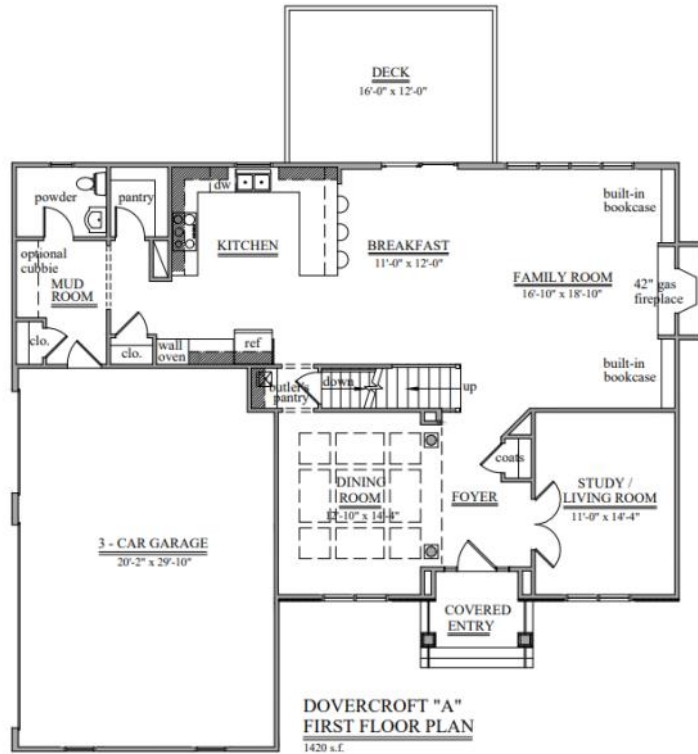

Dovercroft A

5 BEDROOM, 4.5 BATHS, 2,498—3,407 SQUARE FEET

3 Car Garage

* Pricing, amenities, including features, availability and deliver dates are subject to change without notice. Elevations will vary. Square footage and measurements are approximate. Pictures, photographs, colors, features, and sizes are for illustration purposes only and will vary from homes built.

DOVERCROFT A

5 BEDROOM, 4.5 BATHS, 2,498—3,407 SQUARE FEET
3 Car Garage

* Pricing, amenities, including features, availability and deliver dates are subject to change without notice. Elevations will vary. Square footage and measurements are approximate. Pictures, photographs, colors, features, and sizes are for illustration purposes only and will vary from the homes built.

DOVERCROFT A

5 BEDROOM, 4.5 BATHS, 2,498—3,407 SQUARE FEET
3 Car Garage

* Pricing, amenities, including features, availability and deliver dates are subject to change without notice. Elevations will vary. Square footage and measurements are approximate. Pictures, photographs, colors , features, and sizes are for illustration purposes only and will vary from the homes built.