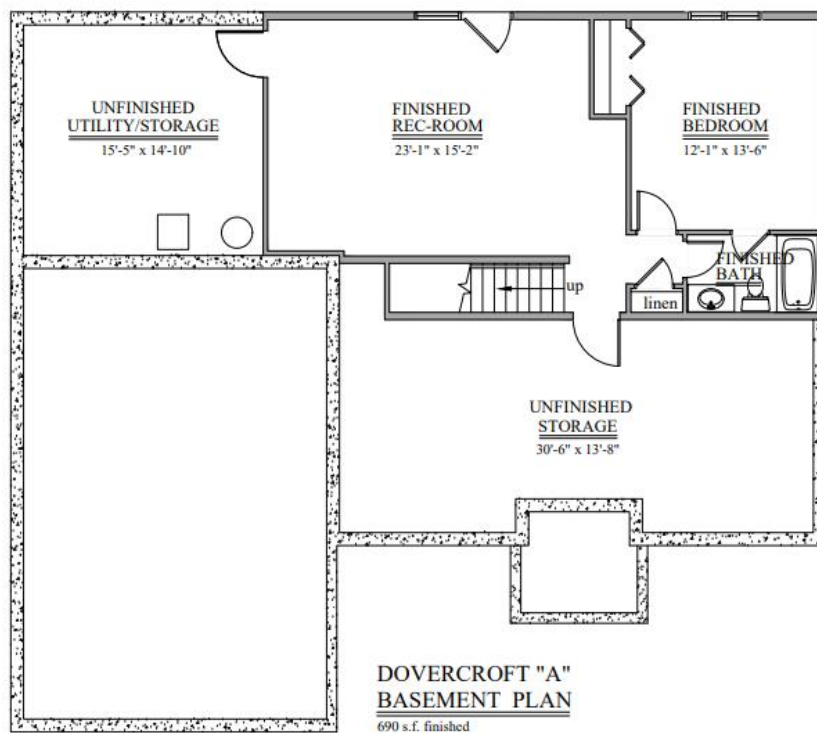

Dovercroft A

5 BEDROOM, 4.5 BATHS, 2,498—3,407 SQUARE FEET

3 Car Garage

* Pricing, amenities, including features, availability and deliver dates are subject to change without notice. Elevations will vary. Square footage and measurements are approximate. Pictures, photographs, colors, features, and sizes are for illustration purposes only and will vary from homes built.

DOVERCROFT A

5 BEDROOM, 4.5 BATHS, 2,498—3,407 SQUARE FEET
3 Car Garage

* Pricing, amenities, including features, availability and deliver dates are subject to change without notice. Elevations will vary. Square footage and measurements are approximate. Pictures, photographs, colors, features, and sizes are for illustration purposes only and will vary from the homes built.

DOVERCROFT A

5 BEDROOM, 4.5 BATHS, 2,498—3,407 SQUARE FEET
3 Car Garage

* Pricing, amenities, including features, availability and deliver dates are subject to change without notice. Elevations will vary. Square footage and measurements are approximate. Pictures, photographs, colors , features, and sizes are for illustration purposes only and will vary from the homes built.