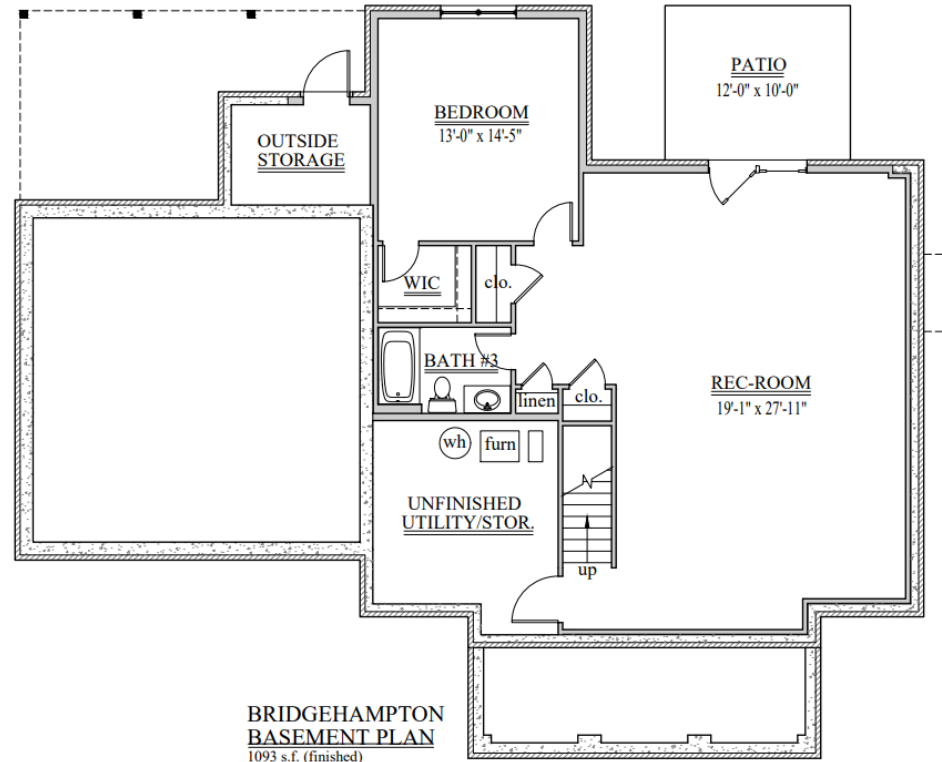

# BRIDGEHAMPTON

5 BEDROOM, 3.5 BATHS, 2 CAR GARAGE  
3,722 SQUARE FEET

\* Pricing, amenities, including features, availability and deliver dates are subject to change without notice. Elevations will vary. Square footage and measurements are approximate. Pictures, photographs, colors, features, and sizes are for illustration purposes only and will vary from homes built.

# BRIDGEHAMPTON

5 BEDROOM, 3.5 BATHS, 2 CAR GARAGE  
3,722 SQUARE FEET

\* Pricing, amenities, including features, availability and deliver dates are subject to change without notice. Elevations will vary. Square footage and measurements are approximate. Pictures, photographs, colors, features, and sizes are for illustration purposes only and will vary from the homes built.