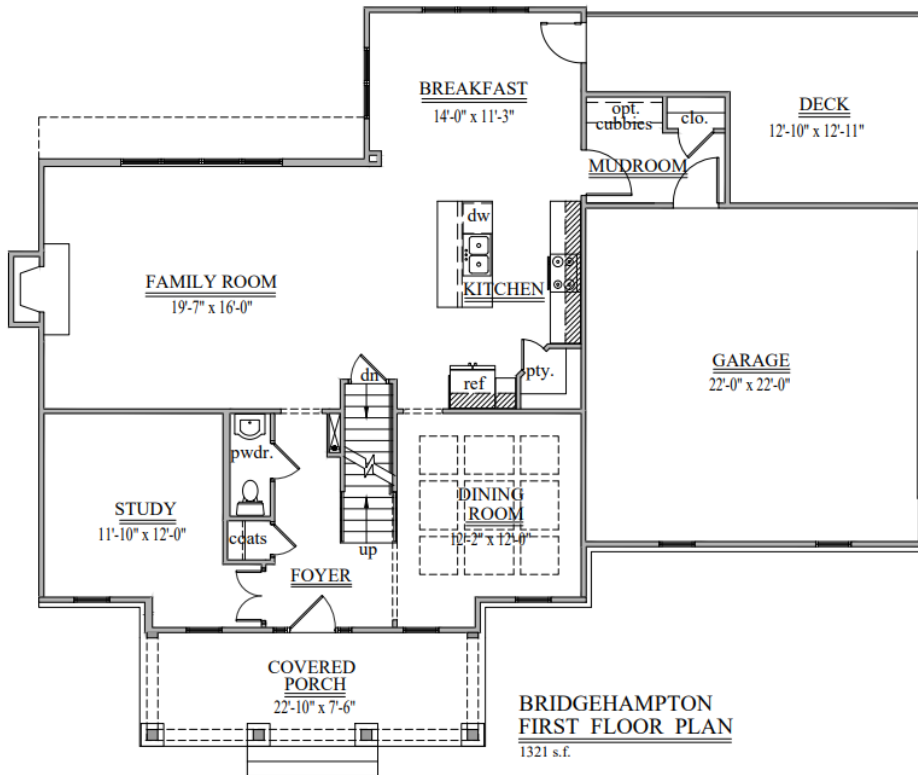

# BRIDGEHAMPTON

5 BEDROOM, 3.5 BATHS, 2 CAR GARAGE  
3,722 SQUARE FEET

\* Pricing, amenities, including features, availability and deliver dates are subject to change without notice. Elevations will vary. Square footage and measurements are approximate. Pictures, photographs, colors, features, and sizes are for illustration purposes only and will vary from homes built.

# BRIDGEHAMPTON

5 BEDROOM, 3.5 BATHS, 2 CAR GARAGE  
3,722 SQUARE FEET

\* Pricing, amenities, including features, availability and deliver dates are subject to change without notice. Elevations will vary. Square footage and measurements are approximate. Pictures, photographs, colors, features, and sizes are for illustration purposes only and will vary from the homes built.